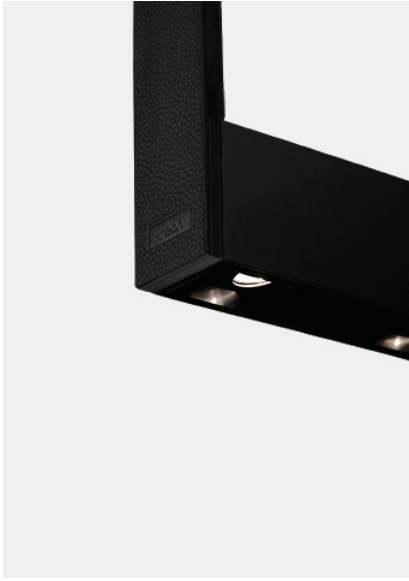

kreon cadre

Type	KR963592-9030-VD-H-1
Order No	KR963592-9030-VD-H-1
Lamp type/assembly	Ceiling luminaire
Description	Suspension in white leather
Colour	Black
Colour temperature	3000K
Colour rendering index	CRI90+
Operating mode	1-10V
Length	1500
Power consumption	47,5W
Mains voltage	220-240V / 50Hz
Protection type	IP40