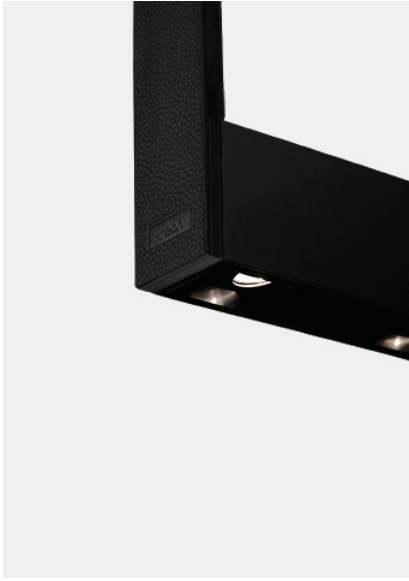

kreon cadre

Type	KR963594-9027-VD-H-1
Order No	KR963594-9027-VD-H-1
Lamp type/assembly	Ceiling luminaire
Description	Suspension in white leather
Colour	Chrome
Colour temperature	2700K
Colour rendering index	CRI90+
Operating mode	1-10V
Length	1500
Power consumption	47,5W
Mains voltage	220-240V / 50Hz
Protection type	IP40