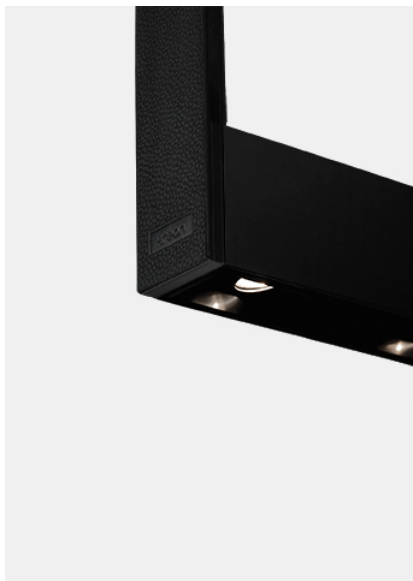

kreon cadre

Type	KR963584-VD-S-2
Order No	KR963584-VD-S-2
Lamp type/assembly	Ceiling luminaire
Description	Suspension in black leather
Colour	Chrome
Colour rendering index	CRI > 90 Ra
Operating mode	1-10V
Length	1200
Mains voltage	220-240V / 50Hz
Protection type	IP40