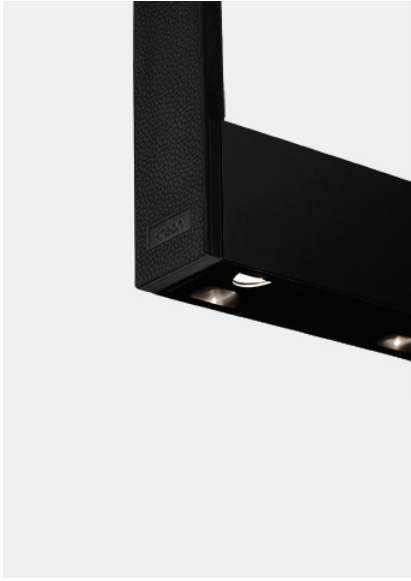

kreon cadre

Type	KR963594-VD-S-1
Order No	KR963594-VD-S-1
Lamp type/assembly	Ceiling luminaire
Description	Suspension in white leather
Colour	Chrome
Colour rendering index	CRI > 90 Ra
Operating mode	1-10V
Length	1500
Mains voltage	220-240V / 50Hz
Protection type	IP40