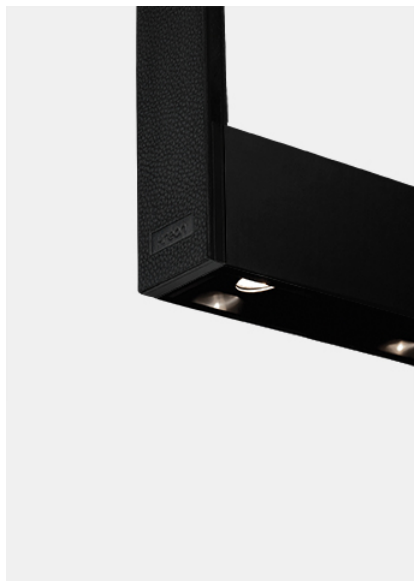

# kreon cadre

<b>Type</b>	<b>KR963594-VD-H-1</b>
Order No	KR963594-VD-H-1
Lamp type/assembly	Ceiling luminaire
Description	Suspension in white leather
Colour	Chrome
Colour rendering index	CRI > 90 Ra
Operating mode	1-10V
Length	1500
Mains voltage	220-240V / 50Hz
Protection type	IP40