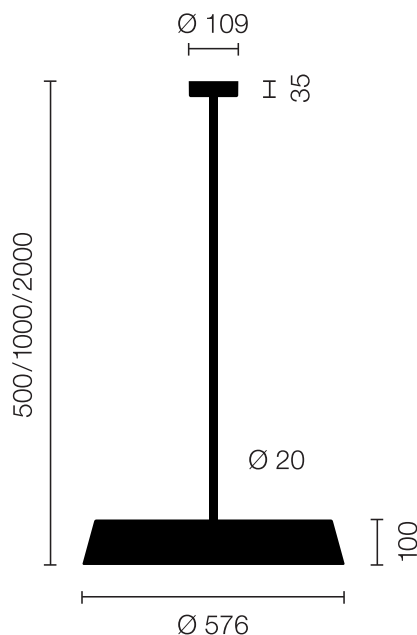

Type	KOI30-14-8030-00
Order No	KOI30-14-8030-00
Lamp type/assembly	Pendant luminaire
Colour	White
Colour temperature	3000 K
Colour rendering index	>= 80
Operating mode	On/Off
Operation	On site
Ballast (number)	LED Converter (2), integrated in luminaire head
Lamp head	PC, painted, white
Diffuser	PC, prismatic, dyed white
Suspension (number of suspension points)	500 mm (1)
Suspension tube	Steel, powder-coated, white
Ceiling rose	PA, painted, white, Ø 109 mm
Power cable	Black, 3x0.75mm², L ~300 mm
Light distribution	Direct (27%) / indirect (73%)
UGR	< 19
Total luminous flux of luminaire	11825 lm @ 4000 K
Power consumption	90 W
Luminaire efficacy	130 lm/W @ 4000 K
LED service life	55 000 h (L85)
Mains voltage	220-240V, 50Hz
Stand-by consumption	< 0.5 W
Safety class	I
Protection type	IP 20
Packaging units	2 (ca. 600 x 600 x 230 + 780/1280 x 200 x 50 mm)
Weight	8.4 kg
Guarantee	36 months

Belux AG

Neufeldweg 6, CH-5103
Möriken
Tel. +41 61 316 74 01
Fax +41 61 316 75 99
www.belux.com
belux@belux.com

MINERGIE®