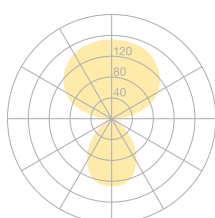

γ=80.06% CD/1000lm