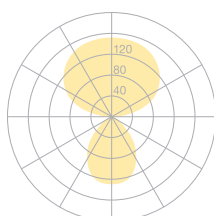

γ=80.06% CD/1000lm