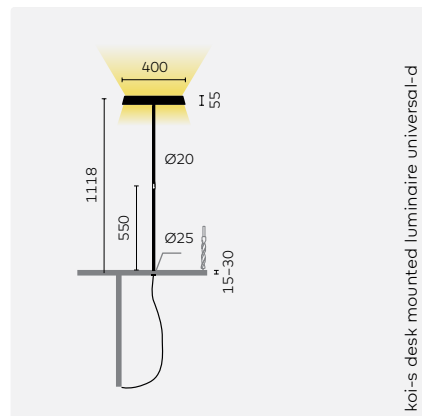

koi-s desk mounted luminaire for USM Haller