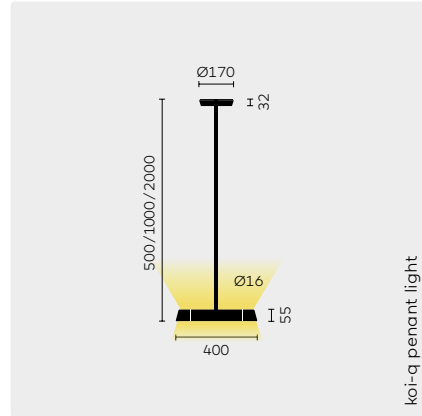

koi-q pendant light (0,5m)
Material: PC, ABS, steel, aluminium

koi-q pendant light (1m)
Material: PC, ABS, steel, aluminium

koi-q pendant light (2m)
Material: PC, ABS, steel, aluminium

koi-q ceiling light fixture
Material: PC, ABS, aluminium

		CRI	CCT	Wattage	Efficacy	Lumen @4000K	UGR	Söllner
①	LED	CRI80+	3000K/4000K	78W	114lm/W	total 8900lm direct 2930lm indirect 5970lm	<13	</=3kcd/m² 65°
②	LED	CRI80+	3000K/4000K	33W	89lm/W	2930lm	</=19	</=3kcd/m² 65°