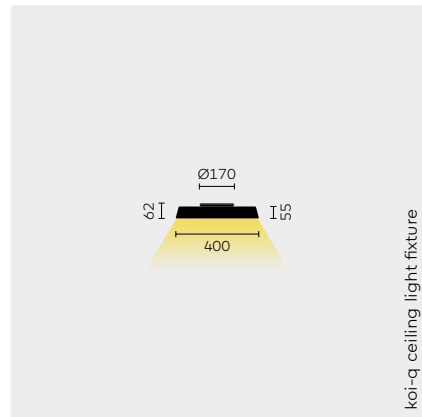

koi-q pendant light