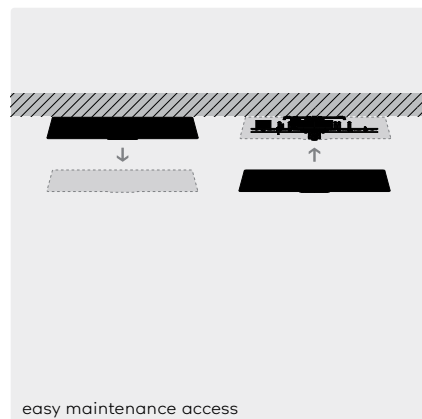

koi-q ceiling light fixture

easy maintenance access

koi-q pendant light (0,5m)
Material: PC, ABS, steel, aluminium

koi-q pendant light (1m)
Material: PC, ABS, steel, aluminium

koi-q pendant light (2m)
Material: PC, ABS, steel, aluminium

koi-q ceiling light fixture
Material: PC, ABS, aluminium

		CRI	CCT	Wattage	Efficacy	Lumen @4000K	UGR	Söllner
①	LED	CRI80+	3000K/4000K	78W	114lm/W	total 8900lm direct 2930lm indirect 5970lm	<13	</=3kcd/m² 65°
②	LED	CRI80+	3000K/4000K	33W	89lm/W	2930lm	</=19	</=3kcd/m² 65°

Colour	Light source	Basic code	8030 3000K	8040 4000K	DD Dimmable DALI, on site	MS Multisens, self-adjusting	Order number	
CR	①	KOIQ30B-11	●	●	●	●	KOIQ30B-11-8030-DD	1270.00
			●	●	●	●	KOIQ30B-11-8030-MS	1430.00
			●	●	●	●	KOIQ30B-11-8040-DD	1270.00
WE	①	KOIQ30B-17	●	●	●	●	KOIQ30B-17-8030-DD	1145.00
			●	●	●	●	KOIQ30B-17-8030-MS	1305.00
			●	●	●	●	KOIQ30B-17-8040-DD	1145.00
SW	①	KOIQ30B-14	●	●	●	●	KOIQ30B-14-8030-DD	1145.00
			●	●	●	●	KOIQ30B-14-8030-MS	1305.00
			●	●	●	●	KOIQ30B-14-8040-DD	1145.00
CR	①	KOIQ30B-12	●	●	●	●	KOIQ30B-12-8030-DD	1370.00
			●	●	●	●	KOIQ30B-12-8030-MS	1530.00
			●	●	●	●	KOIQ30B-12-8040-DD	1370.00
WE	①	KOIQ30B-18	●	●	●	●	KOIQ30B-18-8030-DD	1245.00
			●	●	●	●	KOIQ30B-18-8030-MS	1405.00
			●	●	●	●	KOIQ30B-18-8040-DD	1245.00
SW	①	KOIQ30B-15	●	●	●	●	KOIQ30B-15-8030-DD	1245.00
			●	●	●	●	KOIQ30B-15-8030-MS	1405.00
			●	●	●	●	KOIQ30B-15-8040-DD	1245.00
CR	①	KOIQ30B-13	●	●	●	●	KOIQ30B-13-8030-DD	1515.00
			●	●	●	●	KOIQ30B-13-8030-MS	1670.00
			●	●	●	●	KOIQ30B-13-8040-DD	1515.00
WE	①	KOIQ30B-19	●	●	●	●	KOIQ30B-19-8030-DD	1385.00
			●	●	●	●	KOIQ30B-19-8030-MS	1545.00
			●	●	●	●	KOIQ30B-19-8040-DD	1385.00
SW	①	KOIQ30B-16	●	●	●	●	KOIQ30B-16-8030-DD	1385.00
			●	●	●	●	KOIQ30B-16-8030-MS	1545.00
			●	●	●	●	KOIQ30B-16-8040-DD	1385.00
CR	②	KOIQ20B-11	●	●	●	●	KOIQ20B-11-8030-DD	830.00
			●	●	●	●	KOIQ20B-11-8030-MS	990.00
			●	●	●	●	KOIQ20B-11-8040-DD	830.00
WE	①	KOIQ20B-13	●	●	●	●	KOIQ20B-13-8030-DD	765.00
			●	●	●	●	KOIQ20B-13-8030-MS	925.00
			●	●	●	●	KOIQ20B-13-8040-DD	765.00
SW	②	KOIQ20B-12	●	●	●	●	KOIQ20B-12-8030-DD	765.00
			●	●	●	●	KOIQ20B-12-8030-MS	925.00
			●	●	●	●	KOIQ20B-12-8040-DD	765.00

REMARKS

General: Dimmable (DD) via DALI protocol or Push, converter integrated in luminaire head; Safety class I

koi-q pendant light: Direct and indirect light can be separately switched and dimmed, light distribution: 33% direct/67% indirect

koi-q ceiling light fixture: Light distribution: 100% direct

CR: Chrome
WE: White
SW: Black
② IP 20
LED A - A++