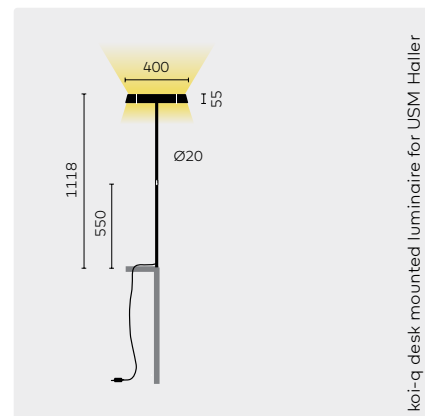

koi-q desk mounted luminaire universal-d