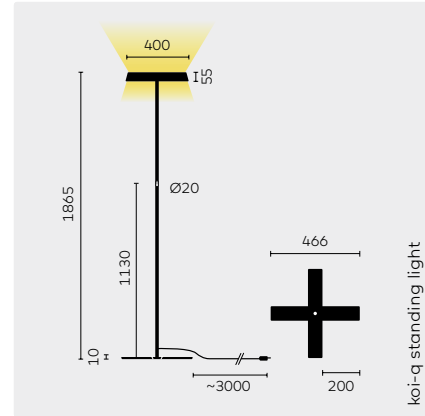

Colour	Light source	Basic code	8030	3000K	8040	4000K	TD	MS	Order number	
CR	①	KOIQ10B-14	●	●	●	●	●	●	KOIQ10B-14-8030-TD	1570.00
									KOIQ10B-14-8030-MS	1730.00
									KOIQ10B-14-8040-TD	1570.00
									KOIQ10B-14-8040-MS	1730.00
WE	①	KOIQ10B-16	●	●	●	●	●	●	KOIQ10B-16-8030-TD	1445.00
									KOIQ10B-16-8030-MS	1605.00
									KOIQ10B-16-8040-TD	1445.00
									KOIQ10B-16-8040-MS	1605.00
SW	①	KOIQ10B-15	●	●	●	●	●	●	KOIQ10B-15-8030-TD	1445.00
									KOIQ10B-15-8030-MS	1605.00
									KOIQ10B-15-8040-TD	1445.00
									KOIQ10B-15-8040-MS	1605.00
CR	①	KOIQ46B-14	●	●	●	●	●	●	KOIQ46B-14-8030-TD	1570.00
									KOIQ46B-14-8030-MS	1730.00
									KOIQ46B-14-8040-TD	1570.00
									KOIQ46B-14-8040-MS	1730.00
WE	①	KOIQ46B-16	●	●	●	●	●	●	KOIQ46B-16-8030-TD	1445.00
									KOIQ46B-16-8030-MS	1605.00
									KOIQ46B-16-8040-TD	1445.00
									KOIQ46B-16-8040-MS	1605.00
SW	①	KOIQ46B-15	●	●	●	●	●	●	KOIQ46B-15-8030-TD	1445.00
									KOIQ46B-15-8030-MS	1605.00
									KOIQ46B-15-8040-TD	1445.00
									KOIQ46B-15-8040-MS	1605.00
CR	①	KOIQ43B-13	●	●	●	●	●	●	KOIQ43B-13-8030-TD	1570.00
									KOIQ43B-13-8030-MS	1730.00
									KOIQ43B-13-8040-TD	1570.00
									KOIQ43B-13-8040-MS	1730.00
SW	①	KOIQ43B-14	●	●	●	●	●	●	KOIQ43B-14-8030-TD	1445.00
									KOIQ43B-14-8030-MS	1605.00
									KOIQ43B-14-8040-TD	1445.00
									KOIQ43B-14-8040-MS	1605.00

koi-q standing light
Material: PC, steel, aluminium, with black power cable

koi-q desk mounted luminaire universal-d
Material: PC, steel, aluminium, with black power cable

koi-q desk mounted luminaire for USM Haller
Material: PC, steel, aluminium, with black power cable

	CRI	CCT	Wattage	Efficacy	Lumen @4000K	UGR	Söllner
①	LED	CRI80+	3000K/4000K	78W	114lm/W	total 8900lm direct 2930lm indirect 5970lm	<13 </=3kcd/m² 65°

REMARKS