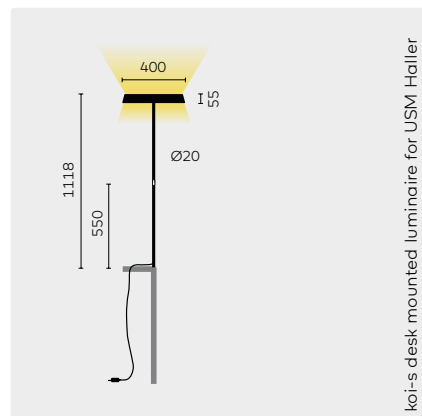

koi-s standing light
Material: PC, steel, aluminium, with black power cable

koi-s desk mounted luminaire universal-d
Material: PC, steel, aluminium, with black power cable

koi-s desk mounted luminaire for USM Haller
Material: PC, steel, aluminium, with black power cable

	CRI	CCT	Wattage	Efficacy	Lumen @4000K	UGR	Söllner
① LED	CRI80+	3000K/4000K	78W	114lm/W	total 8900lm direct 2930lm indirect 5970lm	<13	</=3kcd/m² 65°

Colour	Light source	Basic code	8030	3000K	8040	4000K	TD	MS	Order number	
CR	①	KOIS10B-14	●	●	●	●	●	●	KOIS10B-14-8030-TD KOIS10B-14-8030-MS KOIS10B-14-8040-TD KOIS10B-14-8040-MS	1570.00 1730.00 1570.00 1730.00
WE	①	KOIS10B-16	●	●	●	●	●	●	KOIS10B-16-8030-TD KOIS10B-16-8030-MS KOIS10B-16-8040-TD KOIS10B-16-8040-MS	1445.00 1605.00 1445.00 1605.00
SW	①	KOIS10B-15	●	●	●	●	●	●	KOIS10B-15-8030-TD KOIS10B-15-8030-MS KOIS10B-15-8040-TD KOIS10B-15-8040-MS	1445.00 1605.00 1445.00 1605.00
CR	①	KOIS46B-14	●	●	●	●	●	●	KOIS46B-14-8030-TD KOIS46B-14-8030-MS KOIS46B-14-8040-TD KOIS46B-14-8040-MS	1570.00 1730.00 1570.00 1730.00
WE	①	KOIS46B-16	●	●	●	●	●	●	KOIS46B-16-8030-TD KOIS46B-16-8030-MS KOIS46B-16-8040-TD KOIS46B-16-8040-MS	1445.00 1605.00 1445.00 1605.00
SW	①	KOIS46B-15	●	●	●	●	●	●	KOIS46B-15-8030-TD KOIS46B-15-8030-MS KOIS46B-15-8040-TD KOIS46B-15-8040-MS	1445.00 1605.00 1445.00 1605.00
CR	①	KOIS43B-13	●	●	●	●	●	●	KOIS43B-13-8030-TD KOIS43B-13-8030-MS KOIS43B-13-8040-TD KOIS43B-13-8040-MS	1570.00 1730.00 1570.00 1730.00
SW	①	KOIS43B-14	●	●	●	●	●	●	KOIS43B-14-8030-TD KOIS43B-14-8030-MS KOIS43B-14-8040-TD KOIS43B-14-8040-MS	1445.00 1605.00 1445.00 1605.00

REMARKS

General: Direct and indirect light can be separately switched and dimmed, light distribution: 33% direct/67% indirect