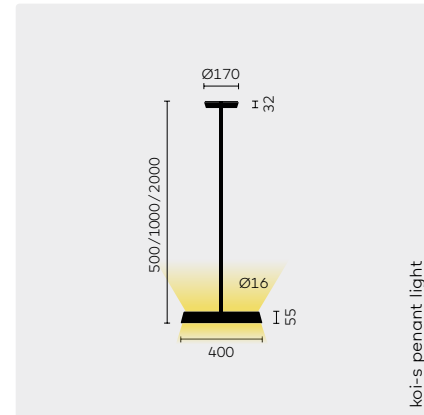

koi-s pendant light (0,5m)
Material: PC, ABS, steel, aluminium

koi-s pendant light (1m)
Material: PC, ABS, steel, aluminium

koi-s pendant light (2m)
Material: PC, ABS, steel, aluminium

koi-s ceiling light fixture
Material: PC, ABS, steel, aluminium