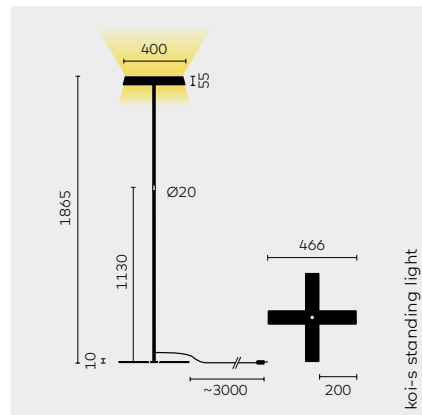

koi-s desk mounted luminaire universal-d