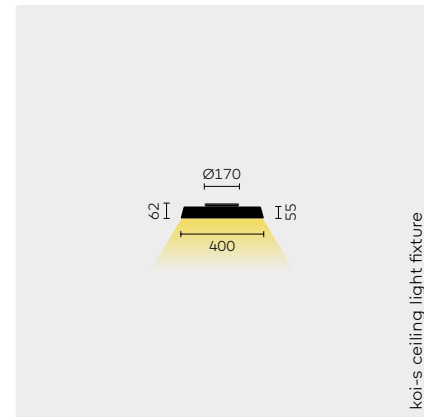

koi-s penant light