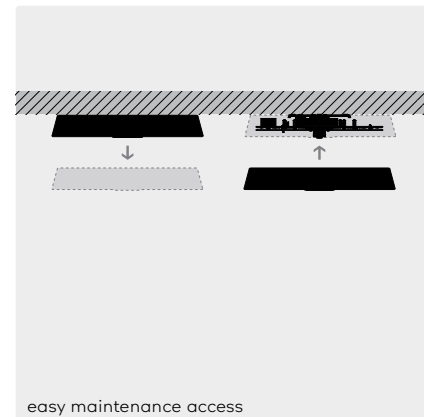

koi-s ceiling light fixture

easy maintenance access

koi-s pendant light (0,5m)
Material: PC, ABS, steel, aluminium

koi-s pendant light (1m)
Material: PC, ABS, steel, aluminium

koi-s pendant light (2m)
Material: PC, ABS, steel, aluminium

koi-s ceiling light fixture
Material: PC, ABS, steel, aluminium

Colour	Light source	Basic code	8030 3000K	8040 4000K	DD Dimmable DALI, on site	MS Multisens, self-adjusting	Order number	
CR	①	KOIS30B-11	●	●	●	●	KOIS30B-11-8030-DD	1270.00
			●	●	●	●	KOIS30B-11-8030-MS	1430.00
			●	●	●	●	KOIS30B-11-8040-DD	1270.00
			●	●	●	●	KOIS30B-11-8040-MS	1430.00
WE	①	KOIS30B-17	●	●	●	●	KOIS30B-17-8030-DD	1145.00
			●	●	●	●	KOIS30B-17-8030-MS	1305.00
			●	●	●	●	KOIS30B-17-8040-DD	1145.00
			●	●	●	●	KOIS30B-17-8040-MS	1305.00
SW	①	KOIS30B-14	●	●	●	●	KOIS30B-14-8030-DD	1145.00
			●	●	●	●	KOIS30B-14-8030-MS	1305.00
			●	●	●	●	KOIS30B-14-8040-DD	1145.00
			●	●	●	●	KOIS30B-14-8040-MS	1305.00
CR	①	KOIS30B-12	●	●	●	●	KOIS30B-12-8030-DD	1370.00
			●	●	●	●	KOIS30B-12-8030-MS	1530.00
			●	●	●	●	KOIS30B-12-8040-DD	1370.00
			●	●	●	●	KOIS30B-12-8040-MS	1530.00
WE	①	KOIS30B-18	●	●	●	●	KOIS30B-18-8030-DD	1245.00
			●	●	●	●	KOIS30B-18-8030-MS	1405.00
			●	●	●	●	KOIS30B-18-8040-DD	1245.00
			●	●	●	●	KOIS30B-18-8040-MS	1405.00
SW	①	KOIS30B-15	●	●	●	●	KOIS30B-15-8030-DD	1245.00
			●	●	●	●	KOIS30B-15-8030-MS	1405.00
			●	●	●	●	KOIS30B-15-8040-DD	1245.00
			●	●	●	●	KOIS30B-15-8040-MS	1405.00
CR	①	KOIS30B-13	●	●	●	●	KOIS30B-13-8030-DD	1515.00
			●	●	●	●	KOIS30B-13-8030-MS	1670.00
			●	●	●	●	KOIS30B-13-8040-DD	1515.00
			●	●	●	●	KOIS30B-13-8040-MS	1670.00
WE	①	KOIS30B-19	●	●	●	●	KOIS30B-19-8030-DD	1385.00
			●	●	●	●	KOIS30B-19-8030-MS	1545.00
			●	●	●	●	KOIS30B-19-8040-DD	1385.00
			●	●	●	●	KOIS30B-19-8040-MS	1545.00
SW	①	KOIS30B-16	●	●	●	●	KOIS30B-16-8030-DD	1385.00
			●	●	●	●	KOIS30B-16-8030-MS	1545.00
			●	●	●	●	KOIS30B-16-8040-DD	1385.00
			●	●	●	●	KOIS30B-16-8040-MS	1545.00
CR	②	KOIS20B-11	●	●	●	●	KOIS20B-11-8030-DD	830.00
			●	●	●	●	KOIS20B-11-8030-MS	990.00
			●	●	●	●	KOIS20B-11-8040-DD	830.00
			●	●	●	●	KOIS20B-11-8040-MS	990.00
WE	②	KOIS20B-13	●	●	●	●	KOIS20B-13-8030-DD	765.00
			●	●	●	●	KOIS20B-13-8030-MS	925.00
			●	●	●	●	KOIS20B-13-8040-DD	765.00
			●	●	●	●	KOIS20B-13-8040-MS	925.00
SW	②	KOIS20B-12	●	●	●	●	KOIS20B-12-8030-DD	765.00
			●	●	●	●	KOIS20B-12-8030-MS	925.00
			●	●	●	●	KOIS20B-12-8040-DD	765.00
			●	●	●	●	KOIS20B-12-8040-MS	925.00

	CRI	CCT	Wattage	Efficacy	Lumen @4000K	UGR	Söllner
①	LED	CRI80+	3000K/4000K	78W	114lm/W	total 8900lm direct 2930lm indirect 5970lm	<13 </=3kcd/m² 65°
②	LED	CRI80+	3000K/4000K	33W	89lm/W	2930lm	<19 </=3kcd/m² 65°

REMARKS

General: Dimmable (DD) via DALI protocol or Push, converter integrated in luminaire head, LED service life: 50,000h (L85/B30) Safety class I

koi-s pendant light: Pendant tube may be cut to size on site, direct and indirect light can be separately switched and dimmed, light distribution: 33% direct/67% indirect,

koi-s ceiling light fixture: Light distribution: 100% direct

CR: Chrome
WE: White
SW: Black
@ IP 20
LED A – A++