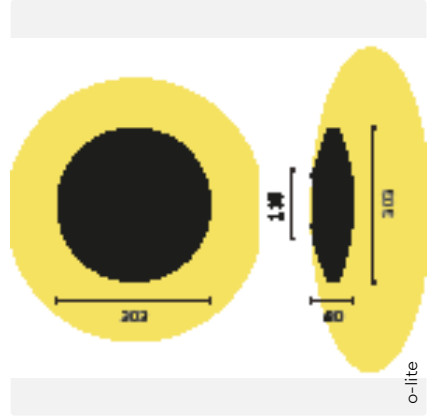

belux o-lite

belux o-lite

Jehs & Laub, 2005

By layering several diffuser and light guide shells, the wall/ceiling light produces a brilliant, widely scattered light with reduced glare. belux o-lite can be used both indoors and outdoors, thanks to the IP54-rate. The housing of belux o-lite consists of acrylic glass and polycarbonate and is prepared for through-wiring.

● **o-lite**
Material: PMMA, polycarbonate

Light source	Basic code	8030 3000K	8040 4000K	00 on/off
①	OLITE24	●	●	●

Order number
OLITE24-...-00-3

		CRI	CCT	Wattage	Lumen
①	LED	CRI80+	3000k/4000K	9W	891lm

REMARKS