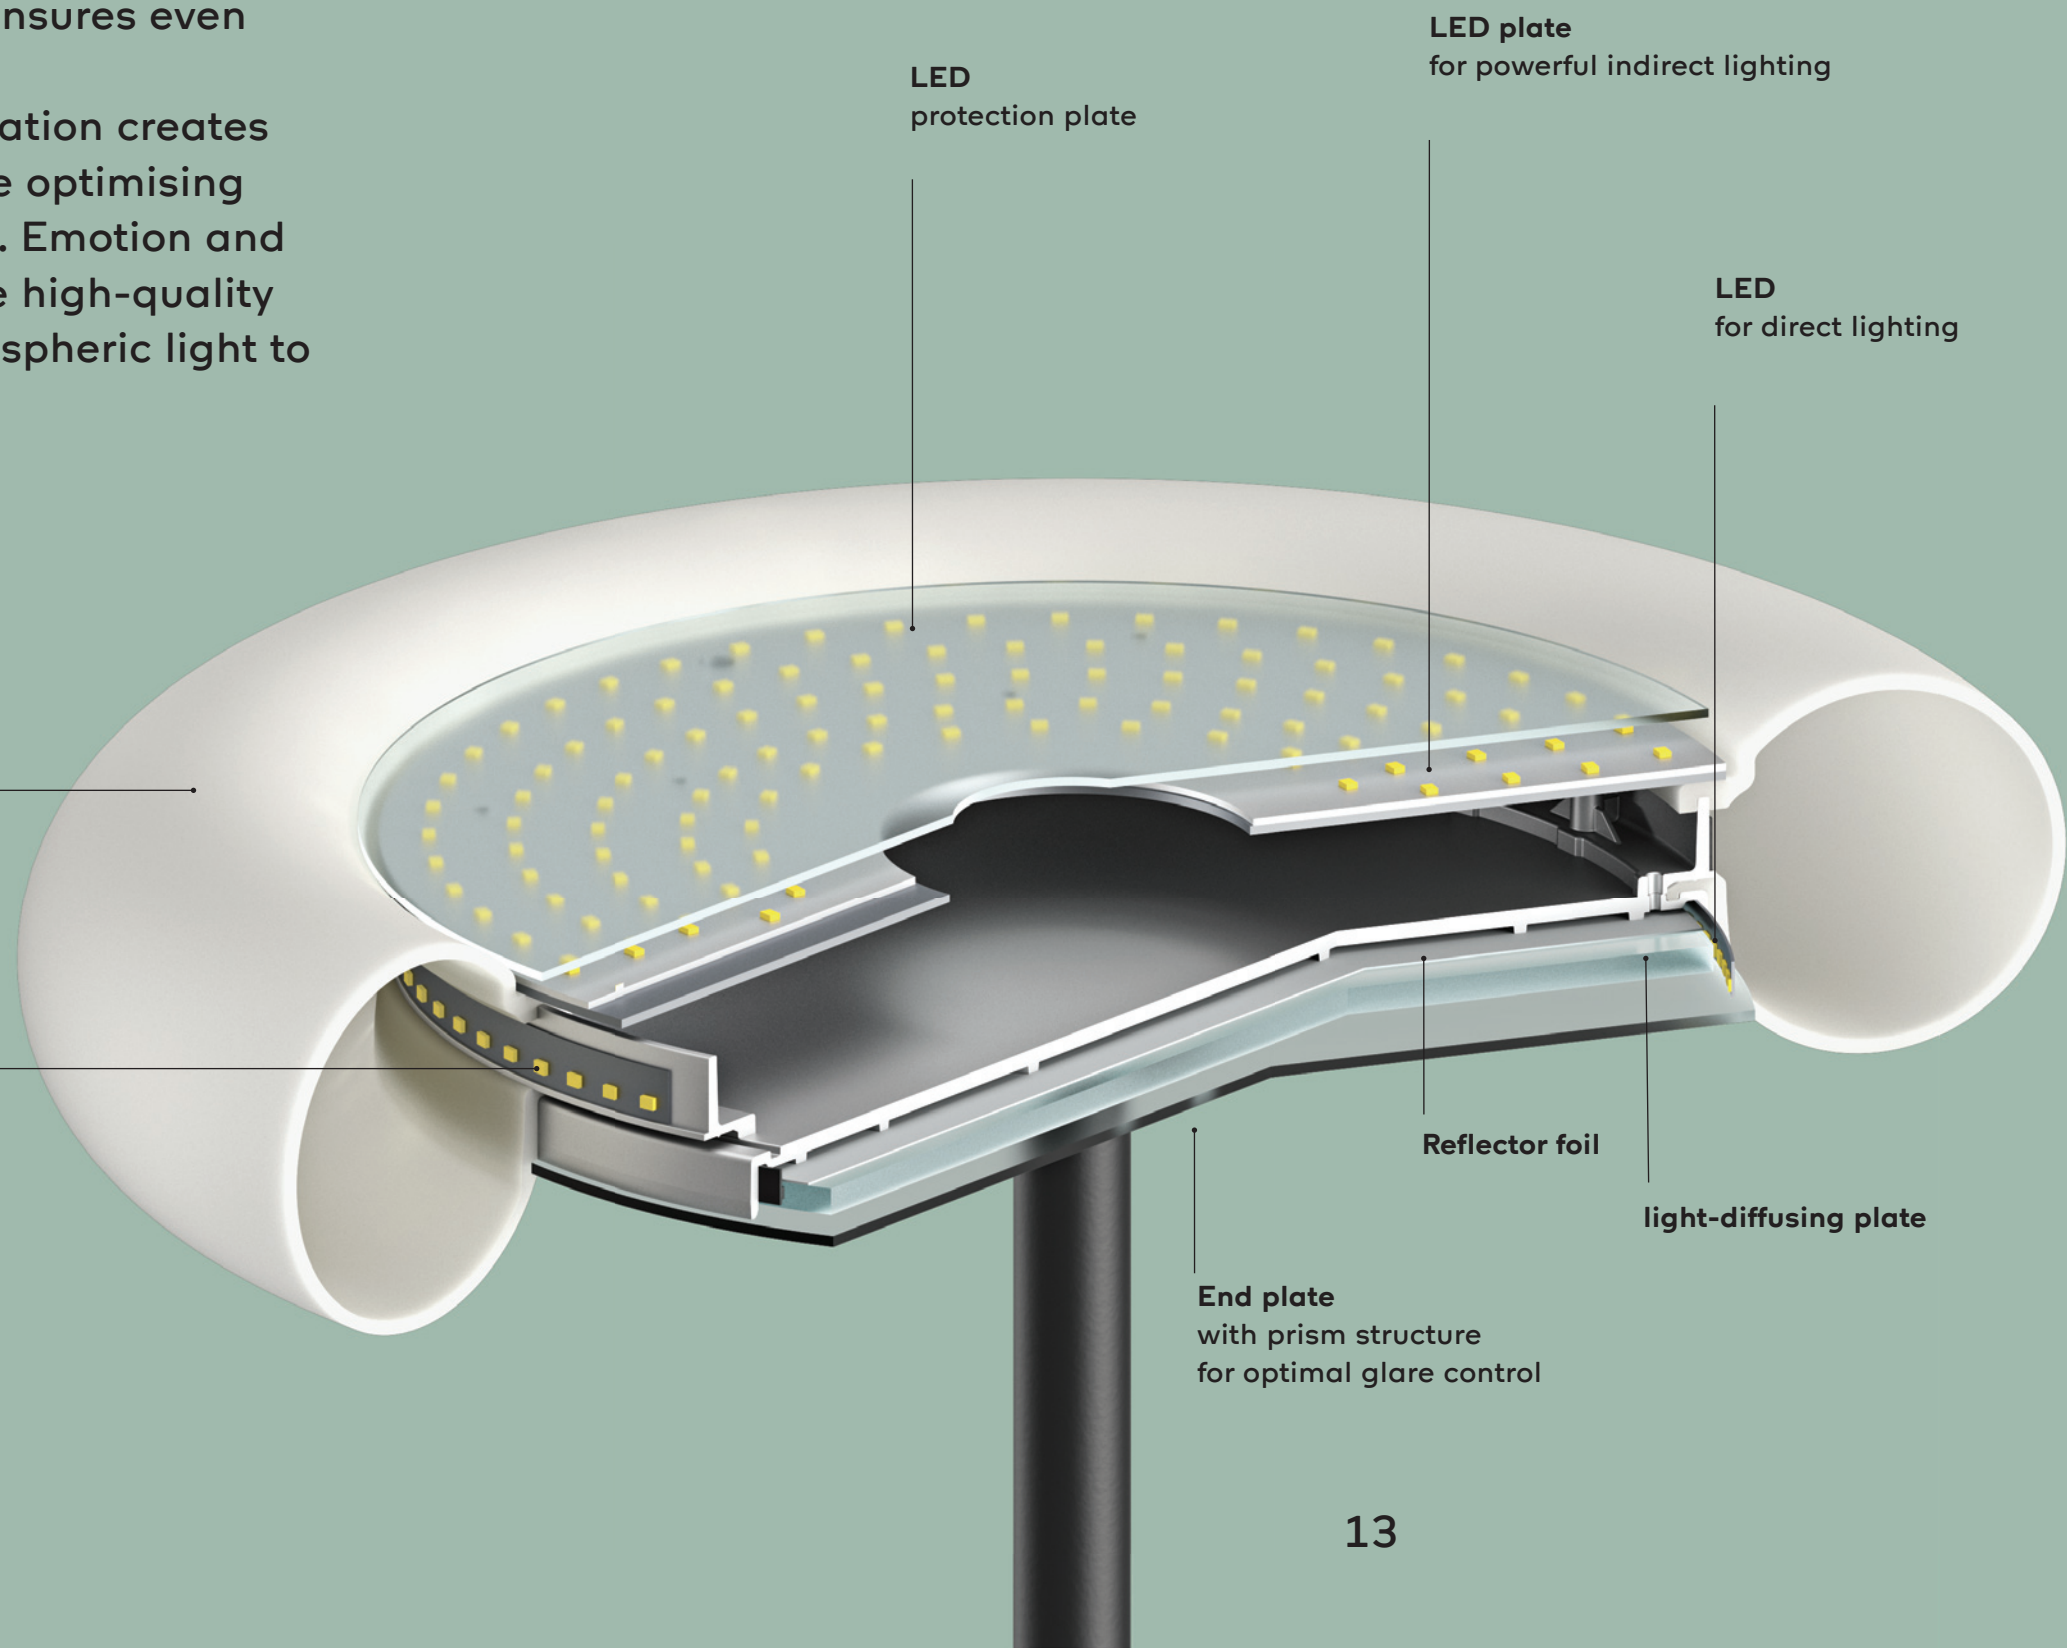

Indirect light: powerful indirect illumination creates a sense of space that is pleasant while optimising even light distribution across the desk. **Emotion and ambience:** the striking geometry of the high-quality silicone diffuser brings pleasant, atmospheric light to any environment.

Silicone diffuser
for pleasant,
atmospheric
room light
- UV resistant,
easy to clean,
sustainable

LED
for ambient
lighting

LED
protection plate

LED plate
for powerful indirect lighting

LED
for direct lighting

Reflector foil

light-diffusing plate

End plate
with prism structure
for optimal glare control

belux

work

belux oto

Light source
LED, 73W,
11050lm
CRI>90
3000K, 4000K

Light distribution
27% direct,
73% indirect

INFORMATION

General: light distribution: 27% direct/73% indirect UGR<15, LED converter integrated in the luminaire head

Touch Dim (TD): direct (incl. ambient light) and indirect light can be controlled and dimmed separately.