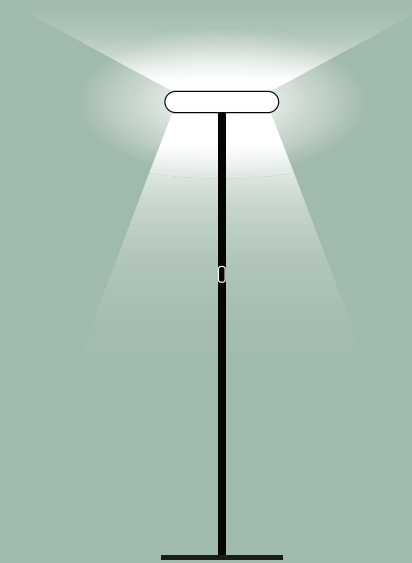

oto 01
Reading light
Ø300

oto 10H
Floor light
Ø450

oto 34H
Pendant light
Ø450

mood

belux oto

work

Light that works

Workspace? Wellness space. With a combination of three different lighting levels – for direct, indirect and ambient light – oto creates remarkably atmospheric office experiences. Beyond the functional aspects, such as precise illumination of the work area and even light distribution across the desk, it's all about soft skills with this pleasant, mood enhancing ambient lighting. Which is why oto is the ideal team member also in lounges, conference rooms, cafeterias, stairwells, corridors and more.

belux oto

work

oto 10
Floor light
Ø450

oto 43 / oto 46
Desk-mounted light
Ø450

oto 34
Pendant light
Ø450

Light volume and emotion

Direct light: a precise optical system ensures even illumination of the workspace.

Reflector foil

light-diffusing plate

End plate
with prism structure
for optimal glare control

belux

work

belux oto

Light source
LED, 73W,
11050lm
CRI>90
3000K, 4000K

Light distribution
27% direct,
73% indirect