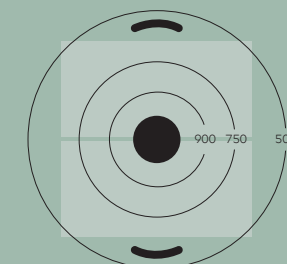

Touch Dim
(TD button)

Desk-mounted lights:

USM: attached/adapted directly to the USM Haller table leg.

Universal-d: drilled 25 mm in the table top. Solutions for other furniture manufacturers and types can be requested (drawings required).