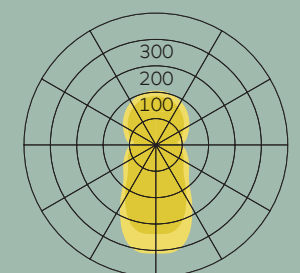

oto 32
107lm/W@2700K