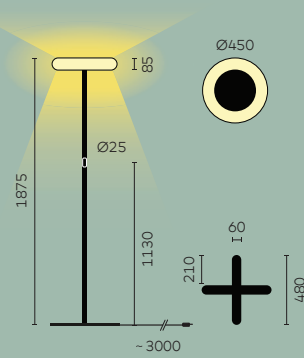

Reflector foil

light-diffusing plate

End plate
with prism structure
for optimal glare control

belux

work

belux oto

Light source
LED, 73W,
11050lm
CRI>90
3000K, 4000K

Light distribution
27% direct,
73% indirect

* for USM desk-mounted light

work

Button for direct and indirect light

Multisens
(MS button)

Touch Dim
(TD button)

oto floor light

oto floor light Ø450mm, cross base
Materials: silicone, steel, aluminium, PMMA, black mains cable ~ 3m
Country plug: Schuko plug CEE 7/7 (type E+F)