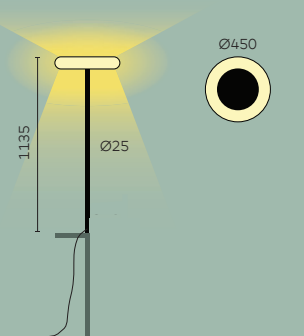

oto USM desk-mounted light