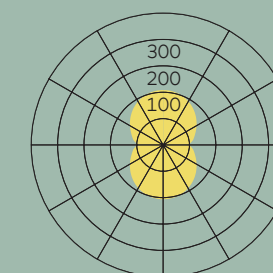

oto 01
111lm/W@2700K