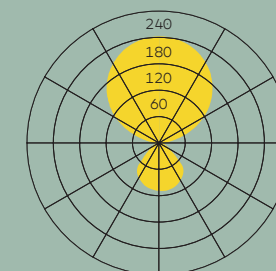

oto 34
151lm/W@4000K