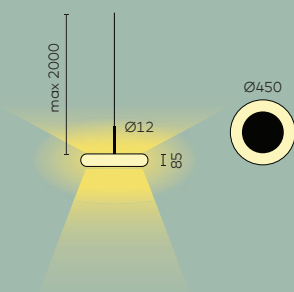

B-160 ceiling connection