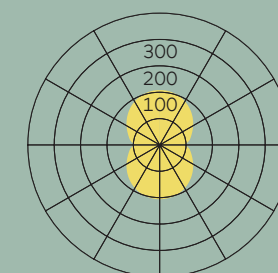

oto 30
123lm/W@2700K