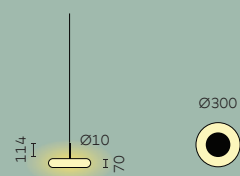

oto pendant light Ø300mm
Materials: silicone, aluminium, textile-covered mains cable ~3m

oto pendant light Ø300mm with LFO lens
Materials: silicone, aluminium, textile-covered mains cable ~3m

		CRI	CCT	Power	Lumen@2700K
①	LED	CRI > 90	2700/3000K	16W	1970lm
②	LED	CRI > 90	2700/3000K	20W	2140lm

Colour	Light source	Main code	9027 2700K	9030 3000K	DD Dimmable w/ DALI, customer supplied	OO On/off, cable integrated	WD Wireless Dim (Casambi)	Order number
WE	①	OT030-14	●	●	●	●	●	OT030-14-...-DD OT030-14-...-OO OT030-14-...-TD
SW	①	OT030-17	●	●	●	●	●	OT030-17-...-DD OT030-17-...-OO OT030-17-...-TD
TB	①	OT030-20	●	●	●	●	●	OT030-20-...-DD OT030-20-...-OO OT030-20-...-TD
SB	①	OT030-22	●	●	●	●	●	OT030-22-...-DD OT030-22-...-OO OT030-22-...-TD
ZG	①	OT030-24	●	●	●	●	●	OT030-24-...-DD OT030-24-...-OO OT030-24-...-TD
WE	②	OT032-14	●	●	●	●	●	OT032-14-...-DD OT032-14-...-OO OT032-14-...-TD
SW	②	OT032-17	●	●	●	●	●	OT032-17-...-DD OT032-17-...-OO OT032-17-...-TD
TB	②	OT032-20	●	●	●	●	●	OT032-20-...-DD OT032-20-...-OO OT032-20-...-TD
SB	②	OT032-22	●	●	●	●	●	OT032-22-...-DD OT032-22-...-OO OT032-22-...-TD
ZG	②	OT032-24	●	●	●	●	●	OT032-24-...-DD OT032-24-...-OO OT032-24-...-TD

INFORMATION

General:

included in delivery: belux B-160 ceiling connection, cover supplied in the matching colour. Further ceiling connection options are available on request as additional installation material.

oto30/32 DALI: 5-core textile cable, colour to match the surface finish

oto30/32 OO+WD: 3-core textile cable; colour to match the surface finish

oto32 DD+WD:

ambient light and spotlight can be controlled and dimmed separately.
SW: black, matt, structured
WE: white, matt, structured
TB: deep blue, gloss
SB: sand beige, gloss
ZG: cement grey, gloss
⊕ IP 20