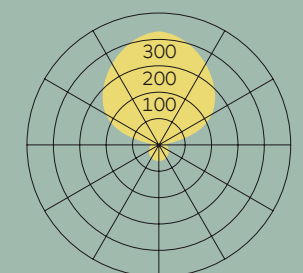

oto 10H / oto 34H
121lm/W@2700K