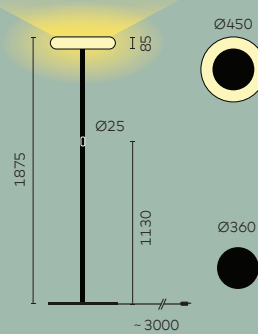

oto floor light