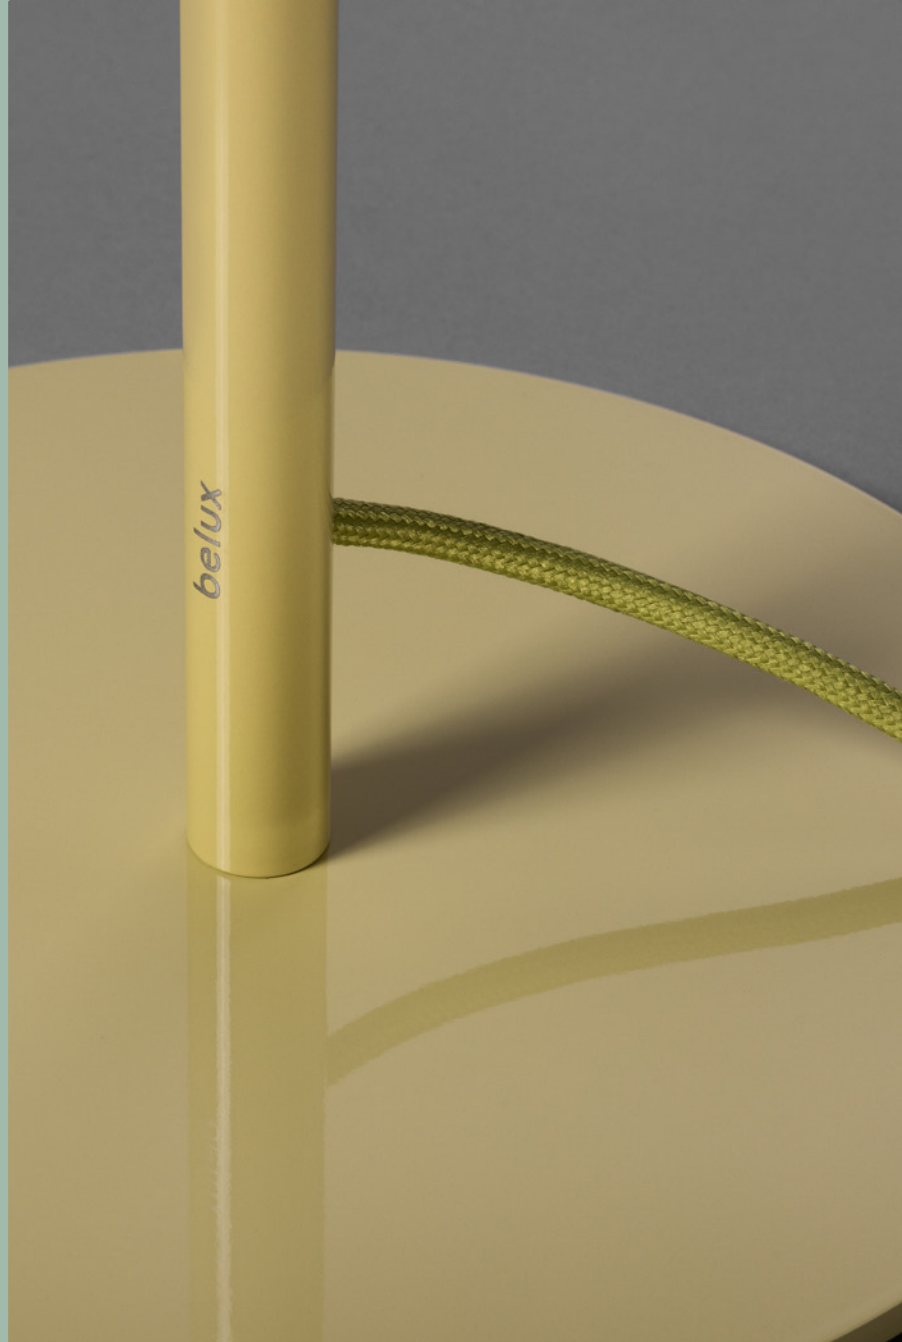

belux oto

mood

belux oto

The colours of the textile cables match the available finishes.

mood

belux oto

Button integrated in the light head:
ambient and reading light can be controlled individually.

mood