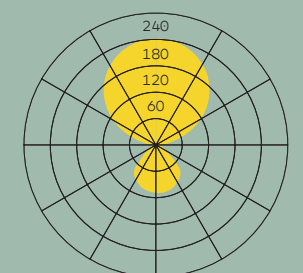

oto 10/43/46
151lm/W@4000K