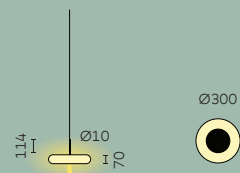

⊕ IP 20

oto 20
121lm/W@3000K

oto 24
118lm/W@3000K

oto pendant light

oto pendant light Ø300mm
Materials: silicone, aluminium, textile-covered mains cable ~3m

oto pendant light LFO lens

oto pendant light Ø300mm with LFO lens
Materials: silicone, aluminium, textile-covered mains cable ~3m