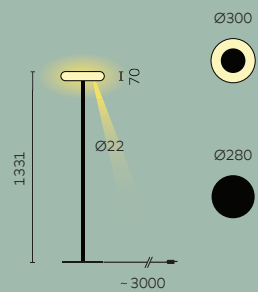

oto 30
123lm/W@2700K

oto 32
107lm/W@2700K

belux oto

mood

oto reading light

oto reading light Ø300mm, round base
Materials: silicone, steel, aluminium, PMMA, textile-covered mains cable ~3m
Country plug: Schuko plug CEE 7/7 (type E+F)