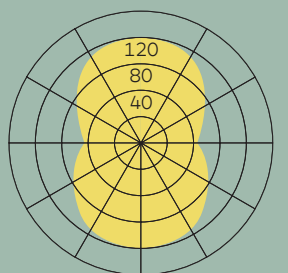

INFORMATION

General: light distribution
52% direct / 48% indirect,
LED converter integrated in
the luminaire head

DALI Dim (DD):
5-core connection, P, N, E
connection possible for
on/off operation

Wireless Dim (WD): control
via Casambi app or via
wireless "Casambi Xpress
Switch"

WE: white, matt, structured
SW: black, matt, structured

⊕ IP 20

oto 20
121lm/W@3000K

oto 24
118lm/W@3000K