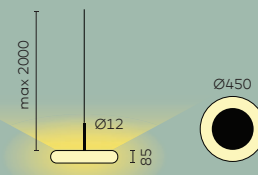

oto pendant light