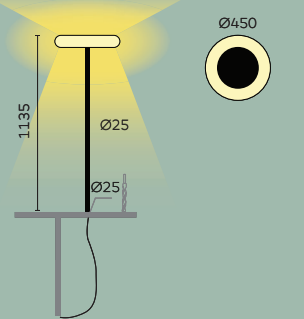

oto desk-mounted light universal-d