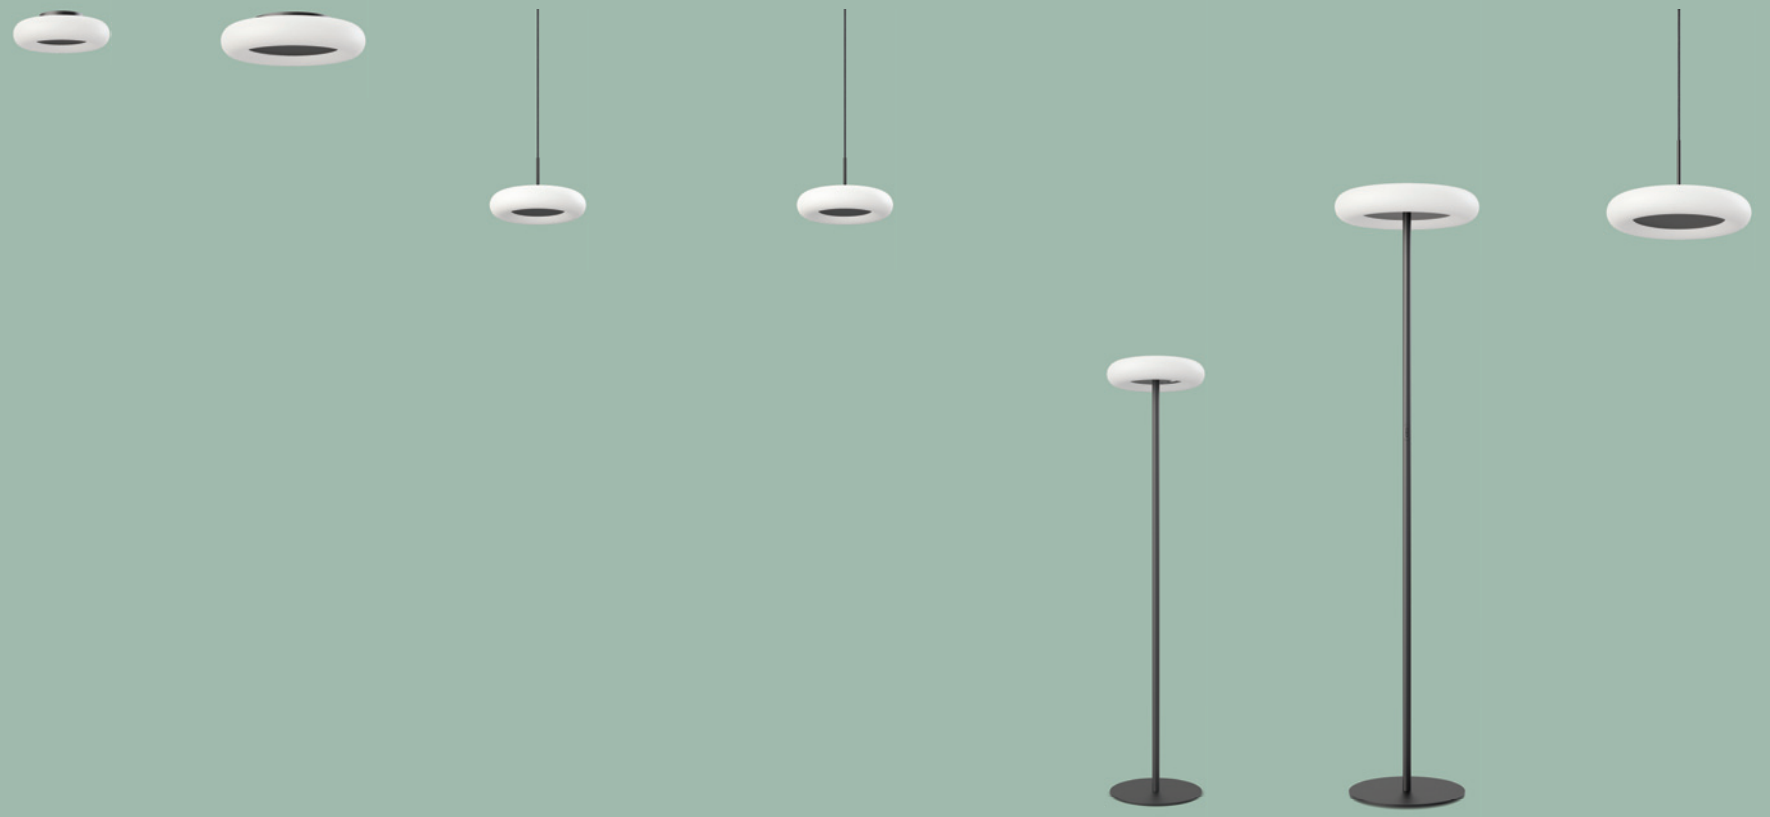

oto 20
Wall /
ceiling light
Ø300

oto 24
Wall /
ceiling light
Ø450

oto 30
Pendant light
Ø300

oto 32
Pendant light + LFO
Ø300

oto 01
Reading light
Ø300

oto 10H
Floor light
Ø450

oto 34H
Pendant light
Ø450

mood