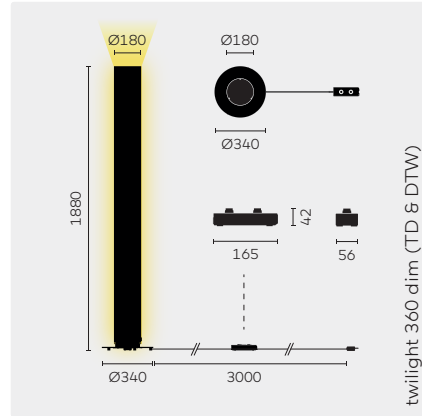

belux twilight 360