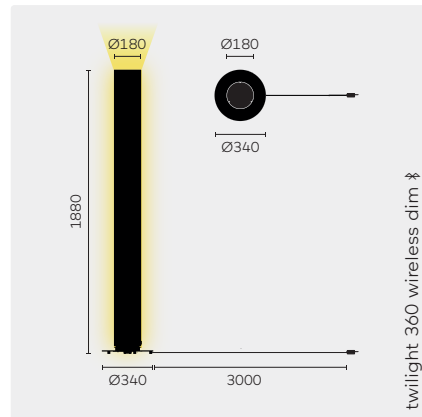

belux twilight 360