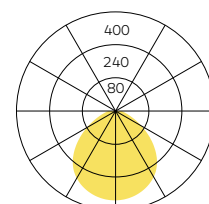

HINWEISE

① IP 54
LED A+

		CRI	CCT	Leistung	Lumen
①	LED	CRI80+	3000/4000K	11W	891lm

o-lite
891lm @350mA/4000K