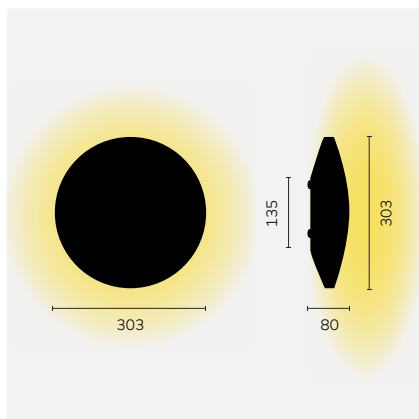

belux o-lite

new
LED

belux o-lite

Design Jehs & Laub

By layering several diffuser and light guide shells, the wall/ceiling light produces a brilliant, widely scattered light with reduced glare. belux o-lite can be used both indoors and outdoors, thanks to the IP54-rate. The housing of belux o-lite consists of acrylic glass and polycarbonate and is prepared for through-wiring.

belux o-lite

		Light source	Basic code	8030 3000K	8040 4000K	00 on/off	Order number
●	o-lite Material: PMMA, polycarbonate	①	OLITE24	●	●	●	OLITE24-8030-00-3 OLITE24-8040-00-3

REMARKS
① IP 54
LED A+

		CRI	CCT	Wattage	Lumen
①	LED	CRI80+	3000K/4000K	11W	891lm