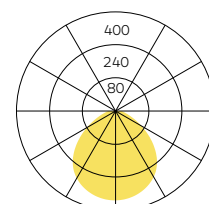

REMARKS
① IP 54
LED A+

		CRI	CCT	Wattage	Lumen
①	LED	CRI80+	3000K/4000K	11W	891lm

o-lite
891lm @350mA/4000K